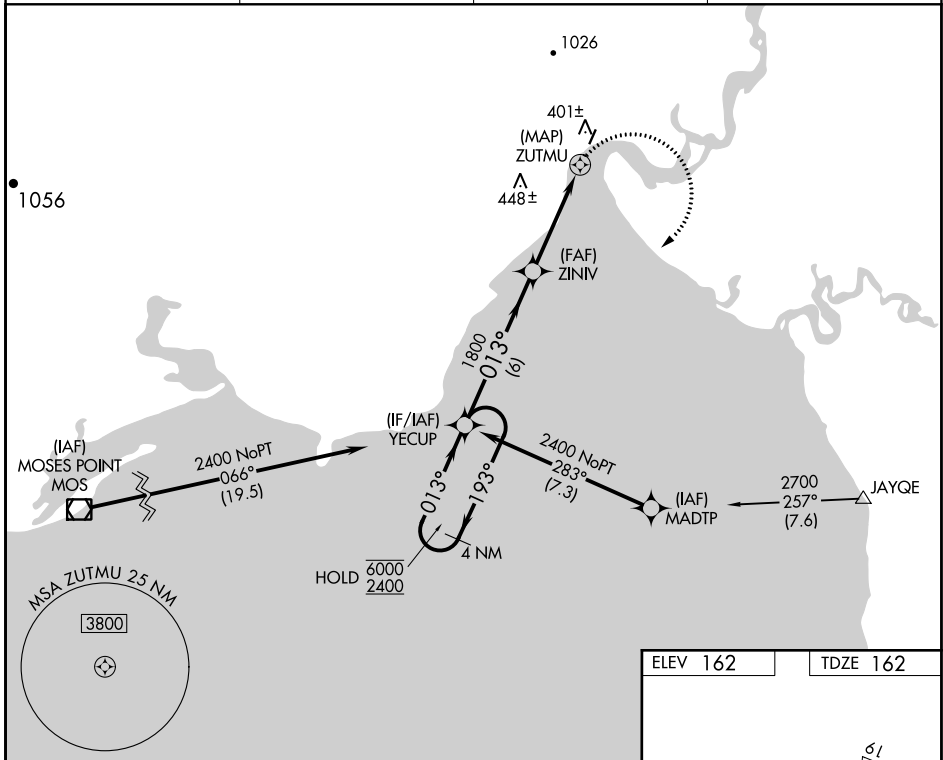

WAAS CH 77843 W01A	APP CRS 013°	Rwy Idg TDZE Apt Elev	3002 162 162
--	------------------------	-----------------------------	---

RNAV (GPS) RWY 1

KOYUK ALFRED ADAMS (KKA)(PAKK)

RNP APCH.		MISSED APPROACH: Climbing right turn to 2400 direct YECUP and hold.	
NA Circling NA west of Rwy 01-19.			
AWOS-3P 134.95	ANCHORAGE CENTER 135.7 335.5	NOME RADIO 122.35	CTAF 122.80