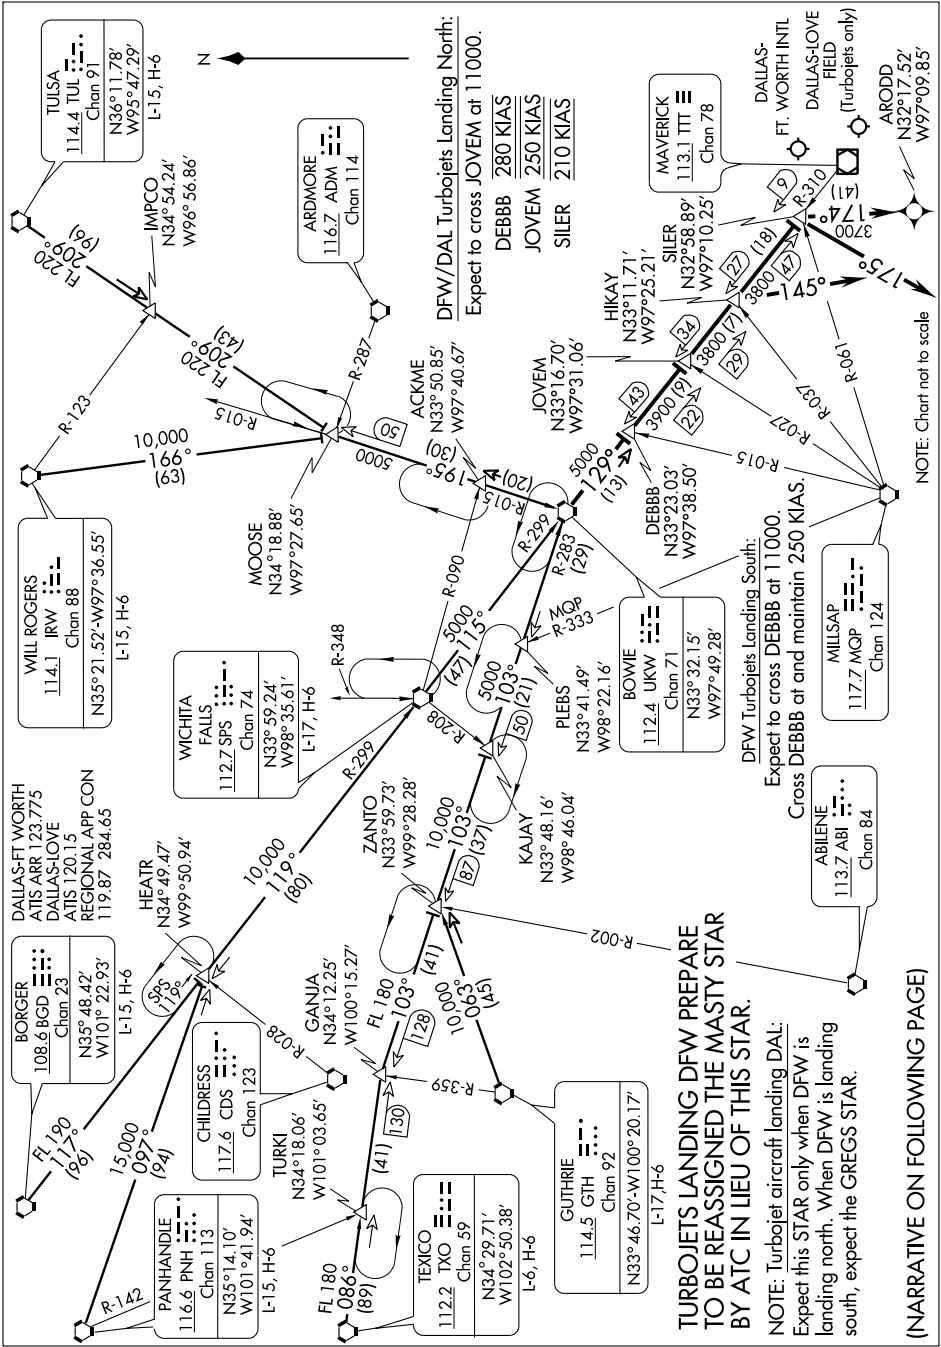

BOWIE ONE ARRIVAL

ST-6039 (FAA)

DALLAS-FORT WORTH, TEXAS

SC-2, 25 AUG 2011 to 22 SEP 2011

NOTE: Chart not to scale

SC-2, 25 AUG 2011 to 22 SEP 2011

BOWIE ONE ARRIVAL

DALLAS-FORT WORTH, TEXAS

(NARRATIVE ON FOLLOWING PAGE)

TURBOJET LANDING DFW PREPARE TO BE REASSIGNED THE MASTY STAR BY ATC IN LIEU OF THIS STAR.

NOTE: Turbjet aircraft landing DAL: Expect this STAR only when DFW is landing north. When DFW is landing south, expect the GREGS STAR.