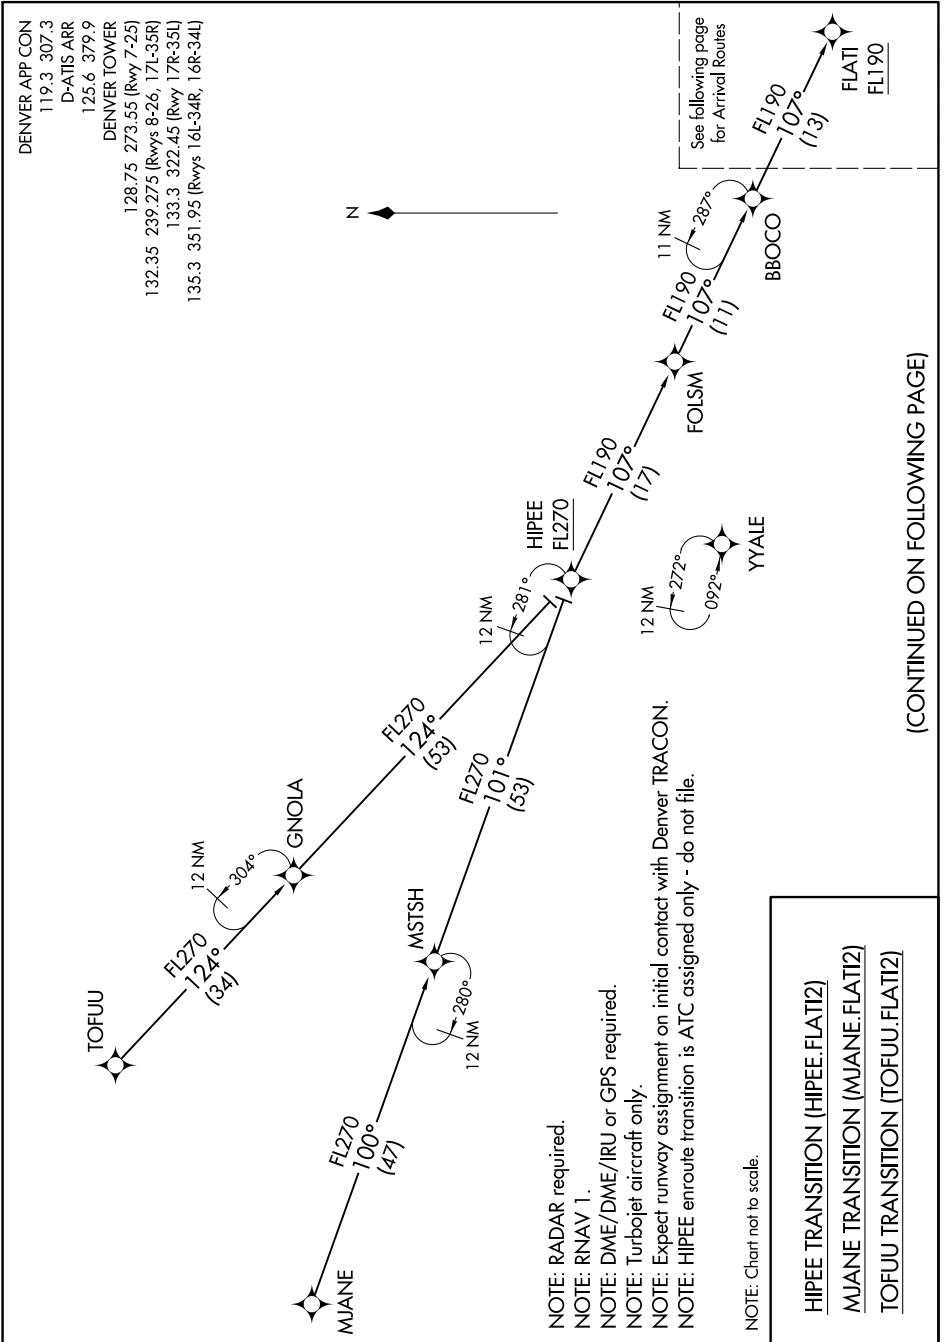

FLATI TWO ARRIVAL (RNAV) Transition Routes

SW-1, 25 FEB 2021 to 25 MAR 2021

(CONTINUED ON FOLLOWING PAGE)

SW-1, 25 FEB 2021 to 25 MAR 2021